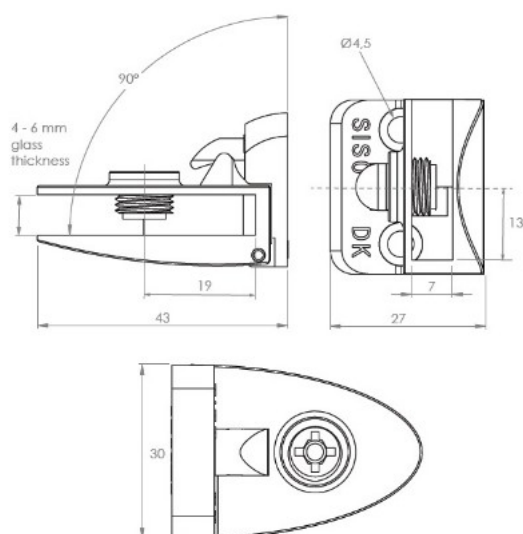

PRODUCT SHEET

Description:

Glass Door Hinge "Badge" Top+Bottom, BLK, F/Narrow Frames, W/ Short Mounting Plate, F/Inset Doors, Thickness 4-5mm, 1 ABS, Screw W/PVC Tip & 1 ABS Screw W/Hard $\varnothing 5 \times 3,5$ mm ABS Extension,, Catch Made Of ABS Plastic

Item number:

15.06.207-0

Units	Box	Carton	HS Code	Barcode
Pair	12	240	8302100090	 5704866054546

SISO A/S

Mileparken 11
DK-2740 Skovlunde
Denmark
VAT: DK 24786013

Phone +45 45 830 900

www.siso.dk
siso@siso.dk